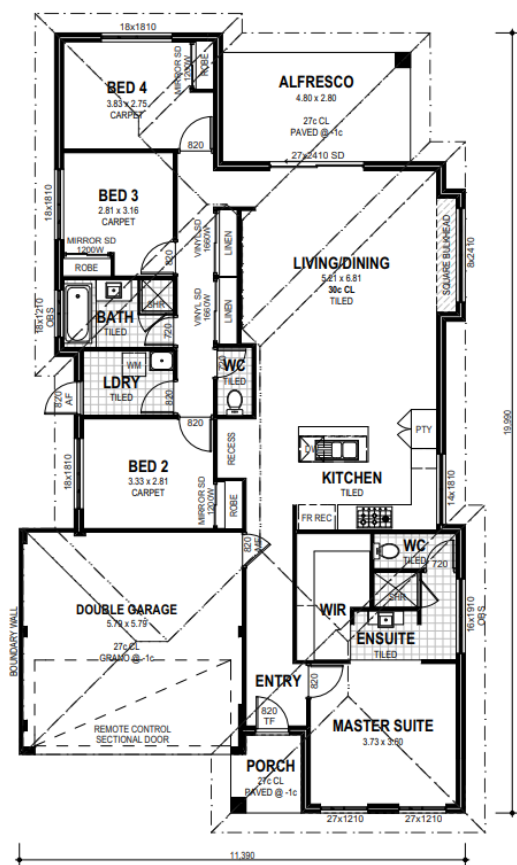

* Artist impression only

* Prices subject to change without notice. Photos for illustrative purposes only and may not comply with design guidelines.

Scott Blatcher
0408 499 172

(08) 9561 1700
atlantisbeach.com.au