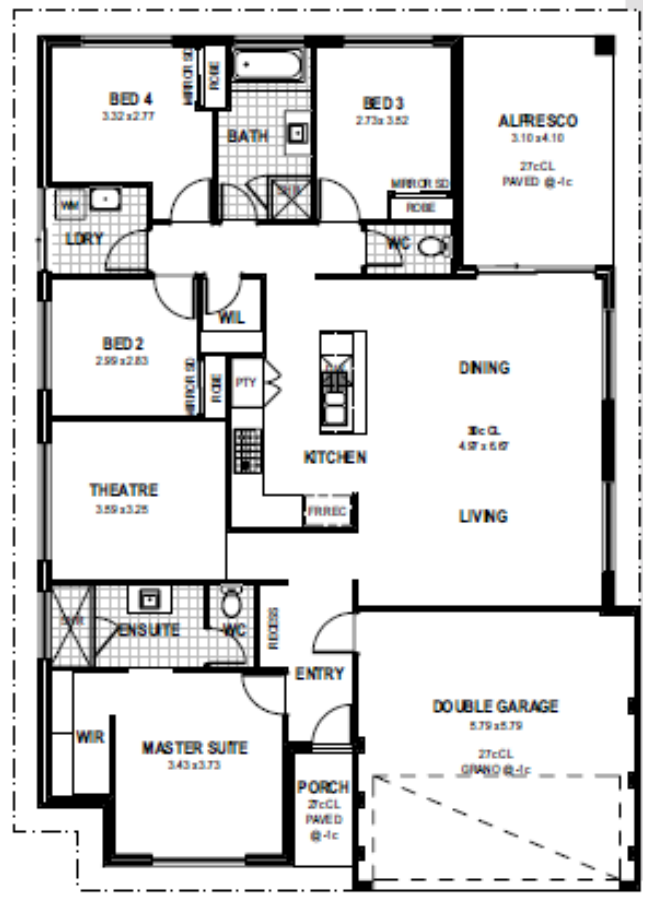

Atlantis Beach

TWO ROCKS

15 x 30m

450sqm

* Artist impression only

The Value

4 2 2

FROM
\$385,888*

- Turn Key Package
- 30c ceilings internally, 27c to garage & porch
- Feature front elevation
- High quality fixtures and leading edge design

Karla McLean
0439 311 768

* Prices subject to change without notice. Photos for illustrative purposes only and may not comply with design guidelines.