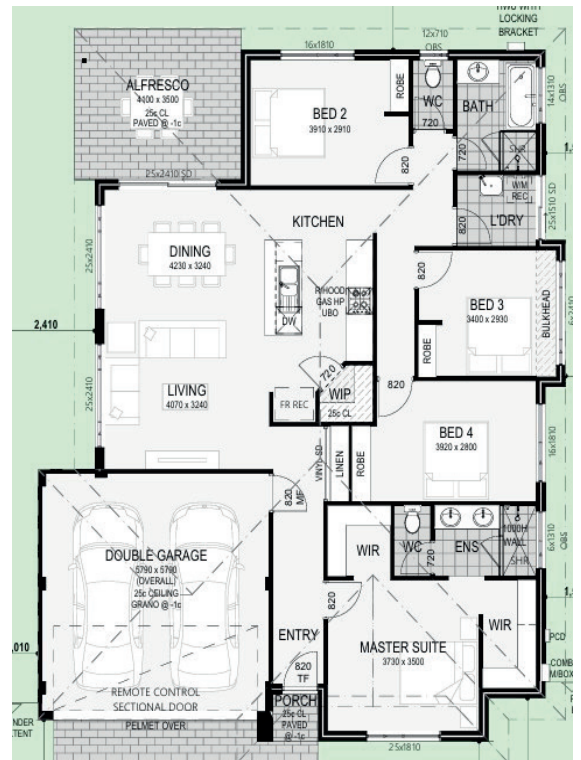

The Spyglass

Priced from \$757,990*

- Kitchen with Inalto 600mm appliances and walk-in pantry
- Open plan living and dining overlooking paved entertainer's alfresco
- Master suite with his & her's walk-in-ropes and ensuite with double vanity
- Spacious minor bedrooms all with built-in-ropes
- Blinds throughout
- Flooring throughout
- Reverse cycle ducted air conditioning
- Lifetime structural guarantee