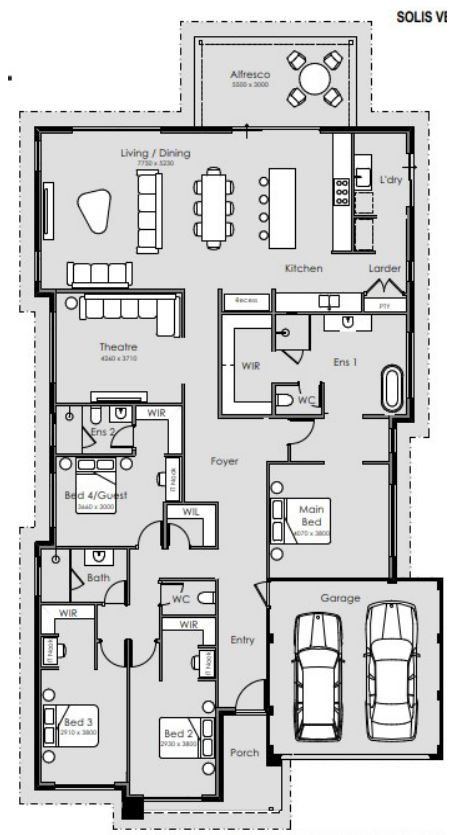

800m² | Suitable for 15m Lots

Solis Venti

4 3 2

Priced from \$1,089,000*

- Choice of three designer elevations
- Quality floor coverings throughout
- Solar panels for energy efficiency
- Reverse-cycle ducted air conditioning
- 30c ceilings throughout
- Internal wall painting
- Stone benchtops to kitchen, laundry & bathrooms
- Windows treatments throughout
- LED downlights for a modern finish
- Mitred tiling, wide front door & more!