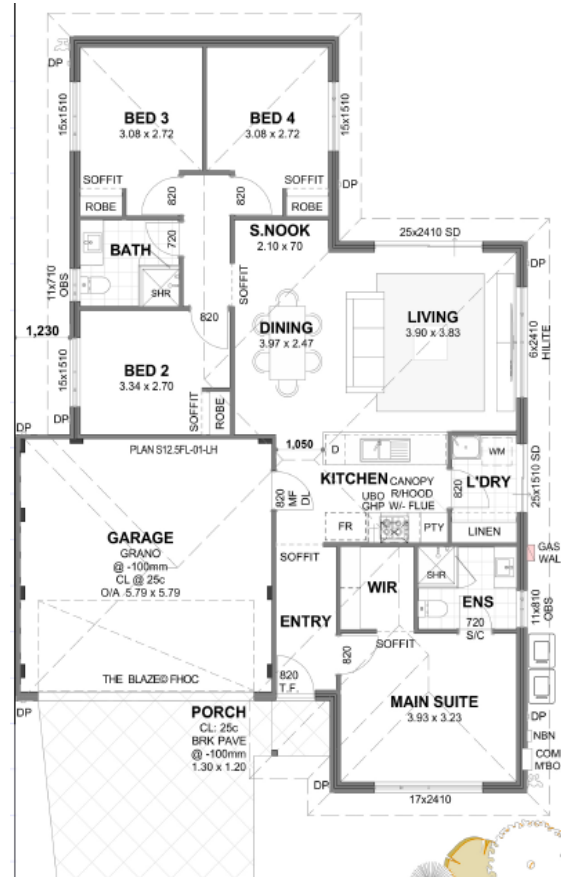

BLAZE

 4
  2
  2

Priced from \$705,943*

- Floor plan 4x2, with Study Nook
- 31 courses ceilings to Living, Dining and Kitchen. 28 courses to other rooms
- 7.1kW Single Phase Samsung air-conditioning with outlets to all Living areas and Bedrooms
- Haier 600mm luxury kitchen appliances including cooktop, under bench oven and range hood.
- LED downlights pack of 20.
- Choice of elevation from a selection of six.